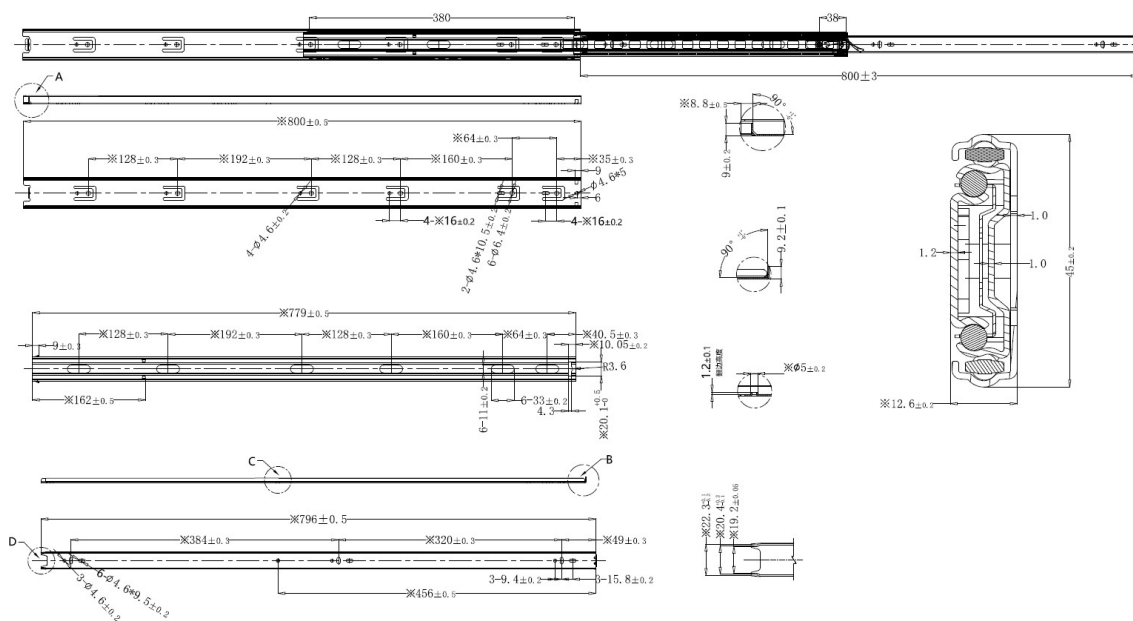

PRODUCT SHEET

Description:

Drawer Slide NJ4500, 800mm Full Extension, Zinc Plated, Load Capacity 35kg.

Item number:

16.13.290-0

Units	Box	Carton	HS Code	Barcode
Pair			8302420090	
				5704866515504

SISO A/S